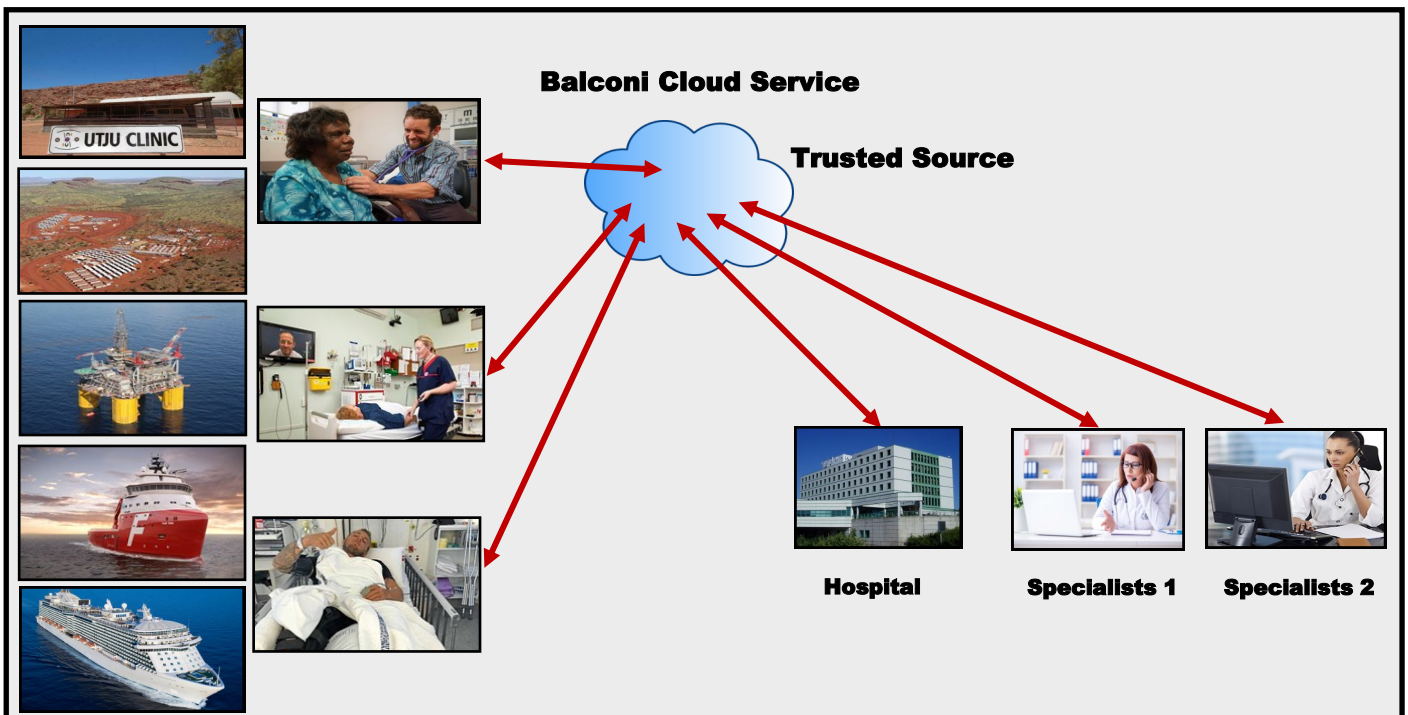

The Balconi Kit includes

- Balconi Smart Torch Camera
- LED Lighting with mounts x2
- 12" Monitor
- 108W 100-240V/12V PSU
- Pelican Wheeled 1560 Case
- Cable and Accessory pack
- Set Up Guide and Quick Start Manuals
- 125W Solar Panel Option
- Modem Kit option
  - Cobham Explorer Satellite Modem
  - 3G/4G/LTE Modem

Technical Details

- Global Coverage with External Modem
- Portable Kit
- Balconi Enhanced Vision at Low Bandwidths
- Balconi camera quality optimisation
- Balconi smart audio gating
- Secured AES256 encrypted video stream
- Standards Based VC Compatible system, Pexip
- Network connection WiFi or WAN
- Compatibility Satellite, 3G, 4G, LTE, WAN and WiFi with Optional Balconi Modem

BALCONI SMART TORCH NETWORK FLOWCHART