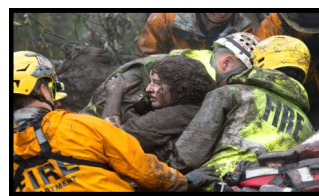

No need for expensive Satellite Trucks or Popups

Contained in an aircraft Carry-On approved Pelican 1525 case.

Network connection by Satellite, 3G, 4G and LTE networks with the compatible Balconi Modem Kit