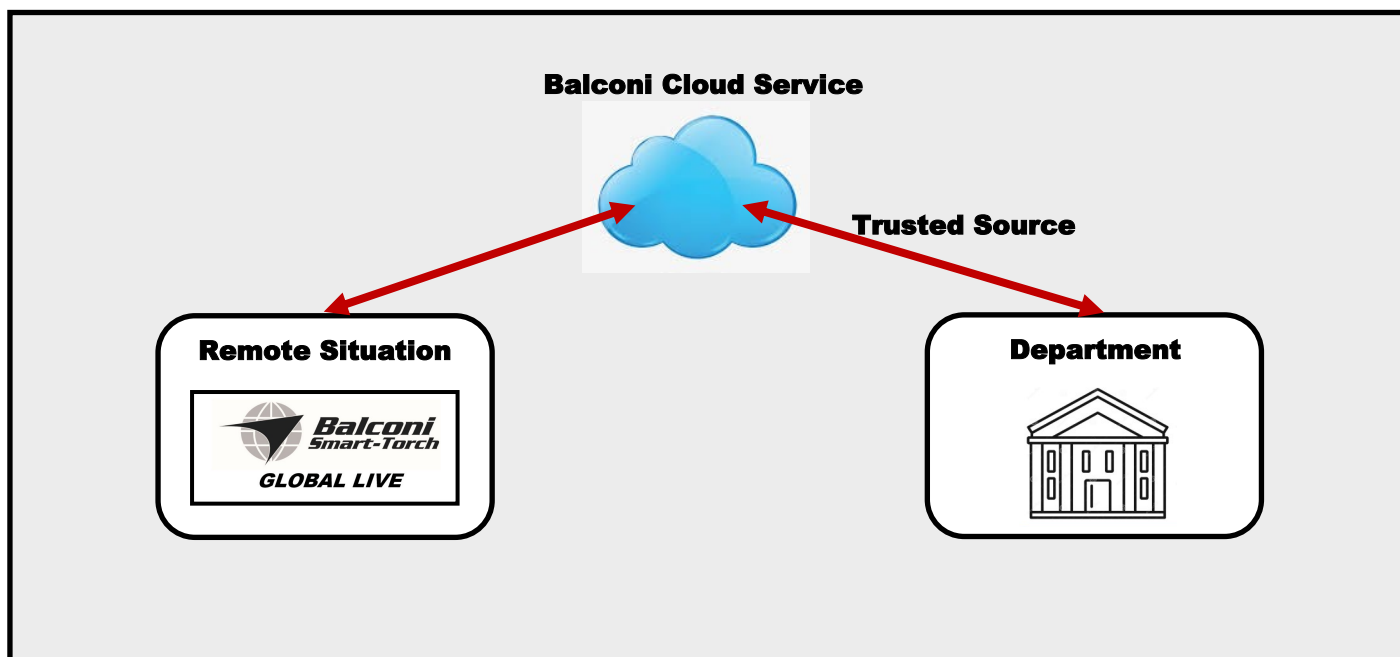

The Balconi Kit includes

1. Balconi Smart Torch Camera
   - Reverse Video option
   - 74Whr Battery pack x 2
   - Pelican 1525 Air Case
   - Cable and Accessory pack
   - Set Up Guide and Quick Start Manuals
   - Second Wireless Camera option
2. Modem Kit option
3. BGAN 510 Explorer Satellite Modem
   - 3G/4G/LTE Modem

Technical Details

- **Global Coverage**
- Portable Kit
- 3G, 4G, LTE and Satellite Network connectivity
- Secured AES256 encrypted video stream
- Standards Based VC Compatible system
- External Trusted Source VC connection, Pexip
- Laptop connection
- Smartphone connection
- Balconi Enhanced Vision at Low Bandwidths
- Balconi Dynamic Video Compression for Satellite
- Ancillary Equipment connection
- 8 hour battery operation

BALCONI SMART TORCH NETWORK FLOWCHART

BALCONI TELECOMMUNICATIONS SOLUTIONS

Unit 2, 9 Blackly Row, Cockburn Central WA 6164 Western Australia
+618 6397 3878 sales@balconi.com.au www.balconi.com.au

AUTHORISED DISTRIBUTOR